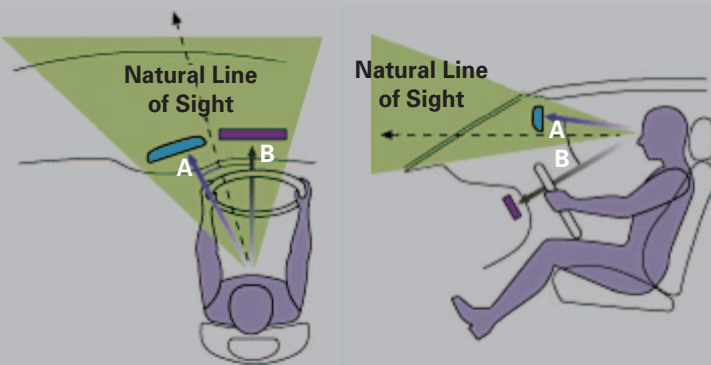

Take the guess work out of parking

Rear Vision
Mirror Camera

ParkSafe)))
Distance Control

Camera Systems

PCC in Mirror **Monitor in Dash**
 Angle A > Angle B

Drivers are trained to check their rear vision mirror

The mirror displays a 4.2" screen showing what is behind the vehicle when reverse gear is engaged. The driver can see if children, adults, pets or objects are in the 'danger' zone. It works in the same way as similar mirrors/cameras that are available as original equipment on a small number of new cars recently introduced to New Zealand.

Dimensions: 275L x 78H x 35D

The location of the rear vision mirror makes it the perfect place to display the Pantera Rear Vision Mirror Camera Monitor as it can be viewed while keeping a natural line-of-sight on the road ahead.